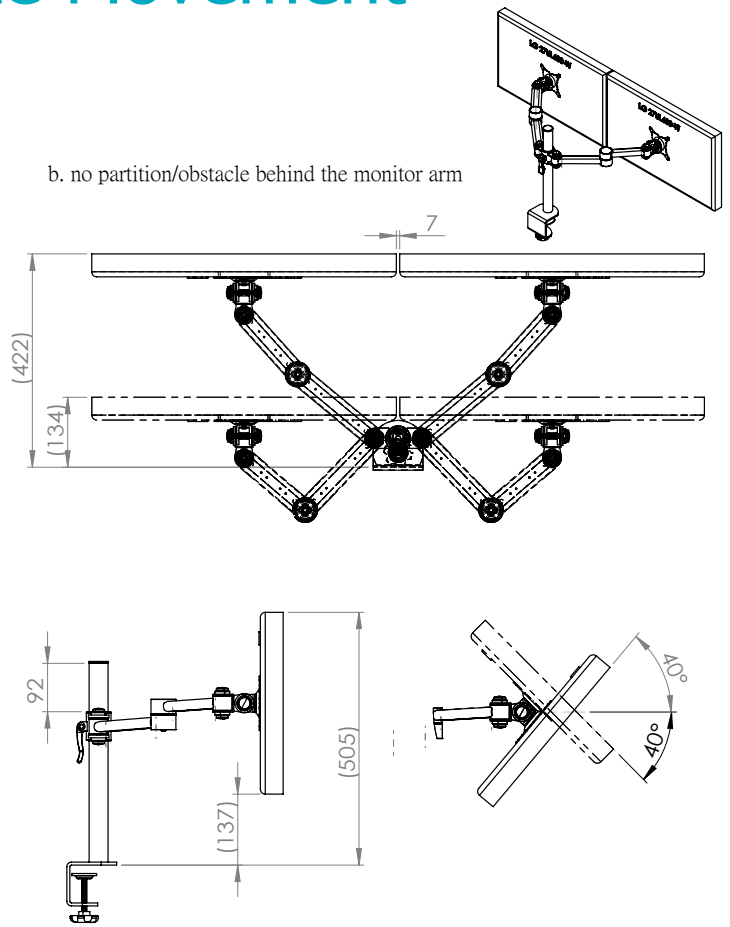

XSTREAM post mount 2 x dual beam arms with baby c clamp

Product Specification

Product code	XSTREAM2PMCOMB03S - silver
Weight capacity	10kg per arm
Max screen width	2 x 30"
VESA	75mm & 100mm VESA compliant
Movement	Height adjustment, tilt, swivel, rotation and reach
Height adjustment	Max height adjustment 420mm from desk top
Fixings	Supplied with baby c clamp

Additional Information

2 x dual beam arms with manual height adjustment

Additional +/- 70mm available with ratchet mechanism

Lockable quick release VESA function

Silver – XSTREAM2PMCOMB03S - RAL code 9006

White – XSTREAM2PMCOMB03W - RAL code 9010

Black – XSTREAM2PMCOMB03B - RAL code 9005

Ergo
01235 773373
www.ergo ltd.co.uk
sales@ergo ltd.co.uk

Monitor Size Movement

27" Screen

a. Having a partition/obstacle behind the monitor arm

b. no partition/obstacle behind the monitor arm

30" Screen

a. Having a partition/obstacle behind the monitor arm

b. no partition/obstacle behind the monitor arm