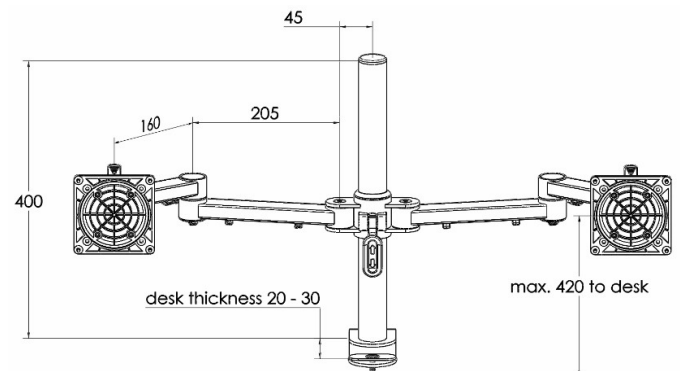

XSTREAM post mount 2 x dual beam arms with baby c clamp

Product Specification

Product code	XSTREAM2PMCOMB03S - silver
Weight capacity	10kg per arm
Max screen width	2 x 30"
VESA	75mm & 100mm VESA compliant
Movement	Height adjustment, tilt, swivel, rotation and reach
Height adjustment	Max height adjustment 420mm from desk top
Fixings	Supplied with baby c clamp

Additional Information

2 x dual beam arms with manual height adjustment

Additional +/- 70mm available with ratchet mechanism

Lockable quick release VESA function

Silver – XSTREAM2PMCOMB03S - RAL code 9006

White – XSTREAM2PMCOMB03W - RAL code 9010

Black – XSTREAM2PMCOMB03B - RAL code 9005

Ergo
01235 773373
www.ergo ltd.co.uk
sales@ergo ltd.co.uk

Monitor Size Movement

27" Screen

a. Having a partition/obstacle behind the monitor arm