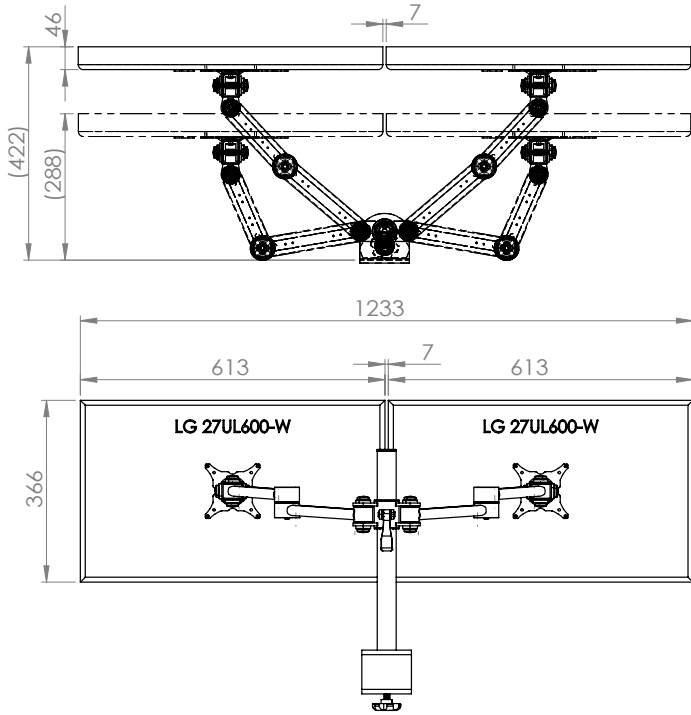

XSTREAM post mount 2 x dual beam arms with baby c clamp

Product Specification

Product code	XSTREAM2PMCOMB03S - silver
Weight capacity	10kg per arm
Max screen width	2 x 30"
VESA	75mm & 100mm VESA compliant
Movement	Height adjustment, tilt, swivel, rotation and reach
Height adjustment	Max height adjustment 420mm from desk top
Fixings	Supplied with baby c clamp

Additional Information

2 x dual beam arms with manual height adjustment

Additional +/- 70mm available with ratchet mechanism

Lockable quick release VESA function

Silver – XSTREAM2PMCOMB03S - RAL code 9006

White – XSTREAM2PMCOMB03W - RAL code 9010

Black – XSTREAM2PMCOMB03B - RAL code 9005

Ergo
01235 773373
www.ergo ltd.co.uk
sales@ergo ltd.co.uk

Monitor Size Movement

27" Screen

a. Having a partition/obstacle behind the monitor arm

b. no partition/obstacle behind the monitor arm

30" Screen

a. Having a partition/obstacle behind the monitor arm

b. no partition/obstacle behind the monitor arm