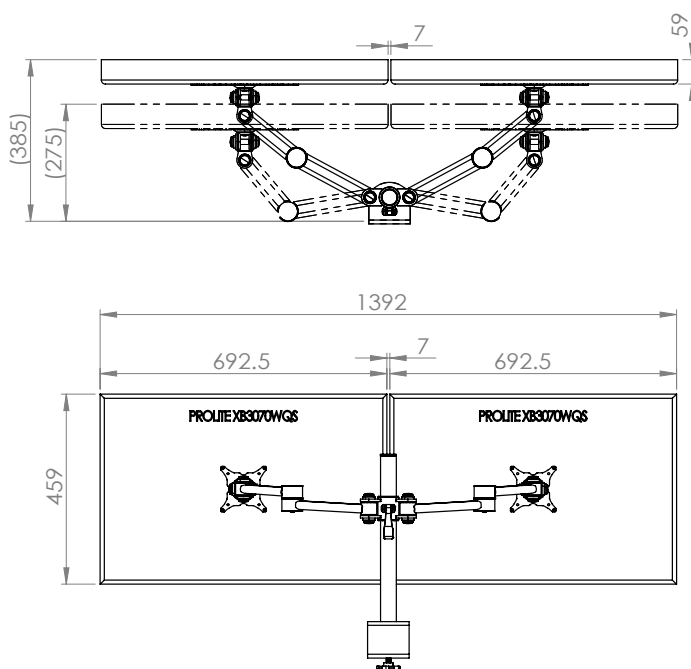

XSTREAM post mount 2 x dual beam arms with baby c clamp

Product Specification

Product code	XSTREAM2PMCOMB03S - silver
Weight capacity	10kg per arm
Max screen width	2 x 30"
VESA	75mm & 100mm VESA compliant
Movement	Height adjustment, tilt, swivel, rotation and reach
Height adjustment	Max height adjustment 420mm from desk top
Fixings	Supplied with baby c clamp

Additional Information

2 x dual beam arms with manual height adjustment

Additional +/- 70mm available with ratchet mechanism

Lockable quick release VESA function

Silver – XSTREAM2PMCOMB03S - RAL code 9006

White – XSTREAM2PMCOMB03W - RAL code 9010

Black – XSTREAM2PMCOMB03B - RAL code 9005

Ergo
01235 773373
www.ergo ltd.co.uk
sales@ergo ltd.co.uk

Monitor Size Movement

27" Screen

a. Having a partition/obstacle behind the monitor arm

b. no partition/obstacle behind the monitor arm

30" Screen

a. Having a partition/obstacle behind the monitor arm

b. no partition/obstacle behind the monitor arm